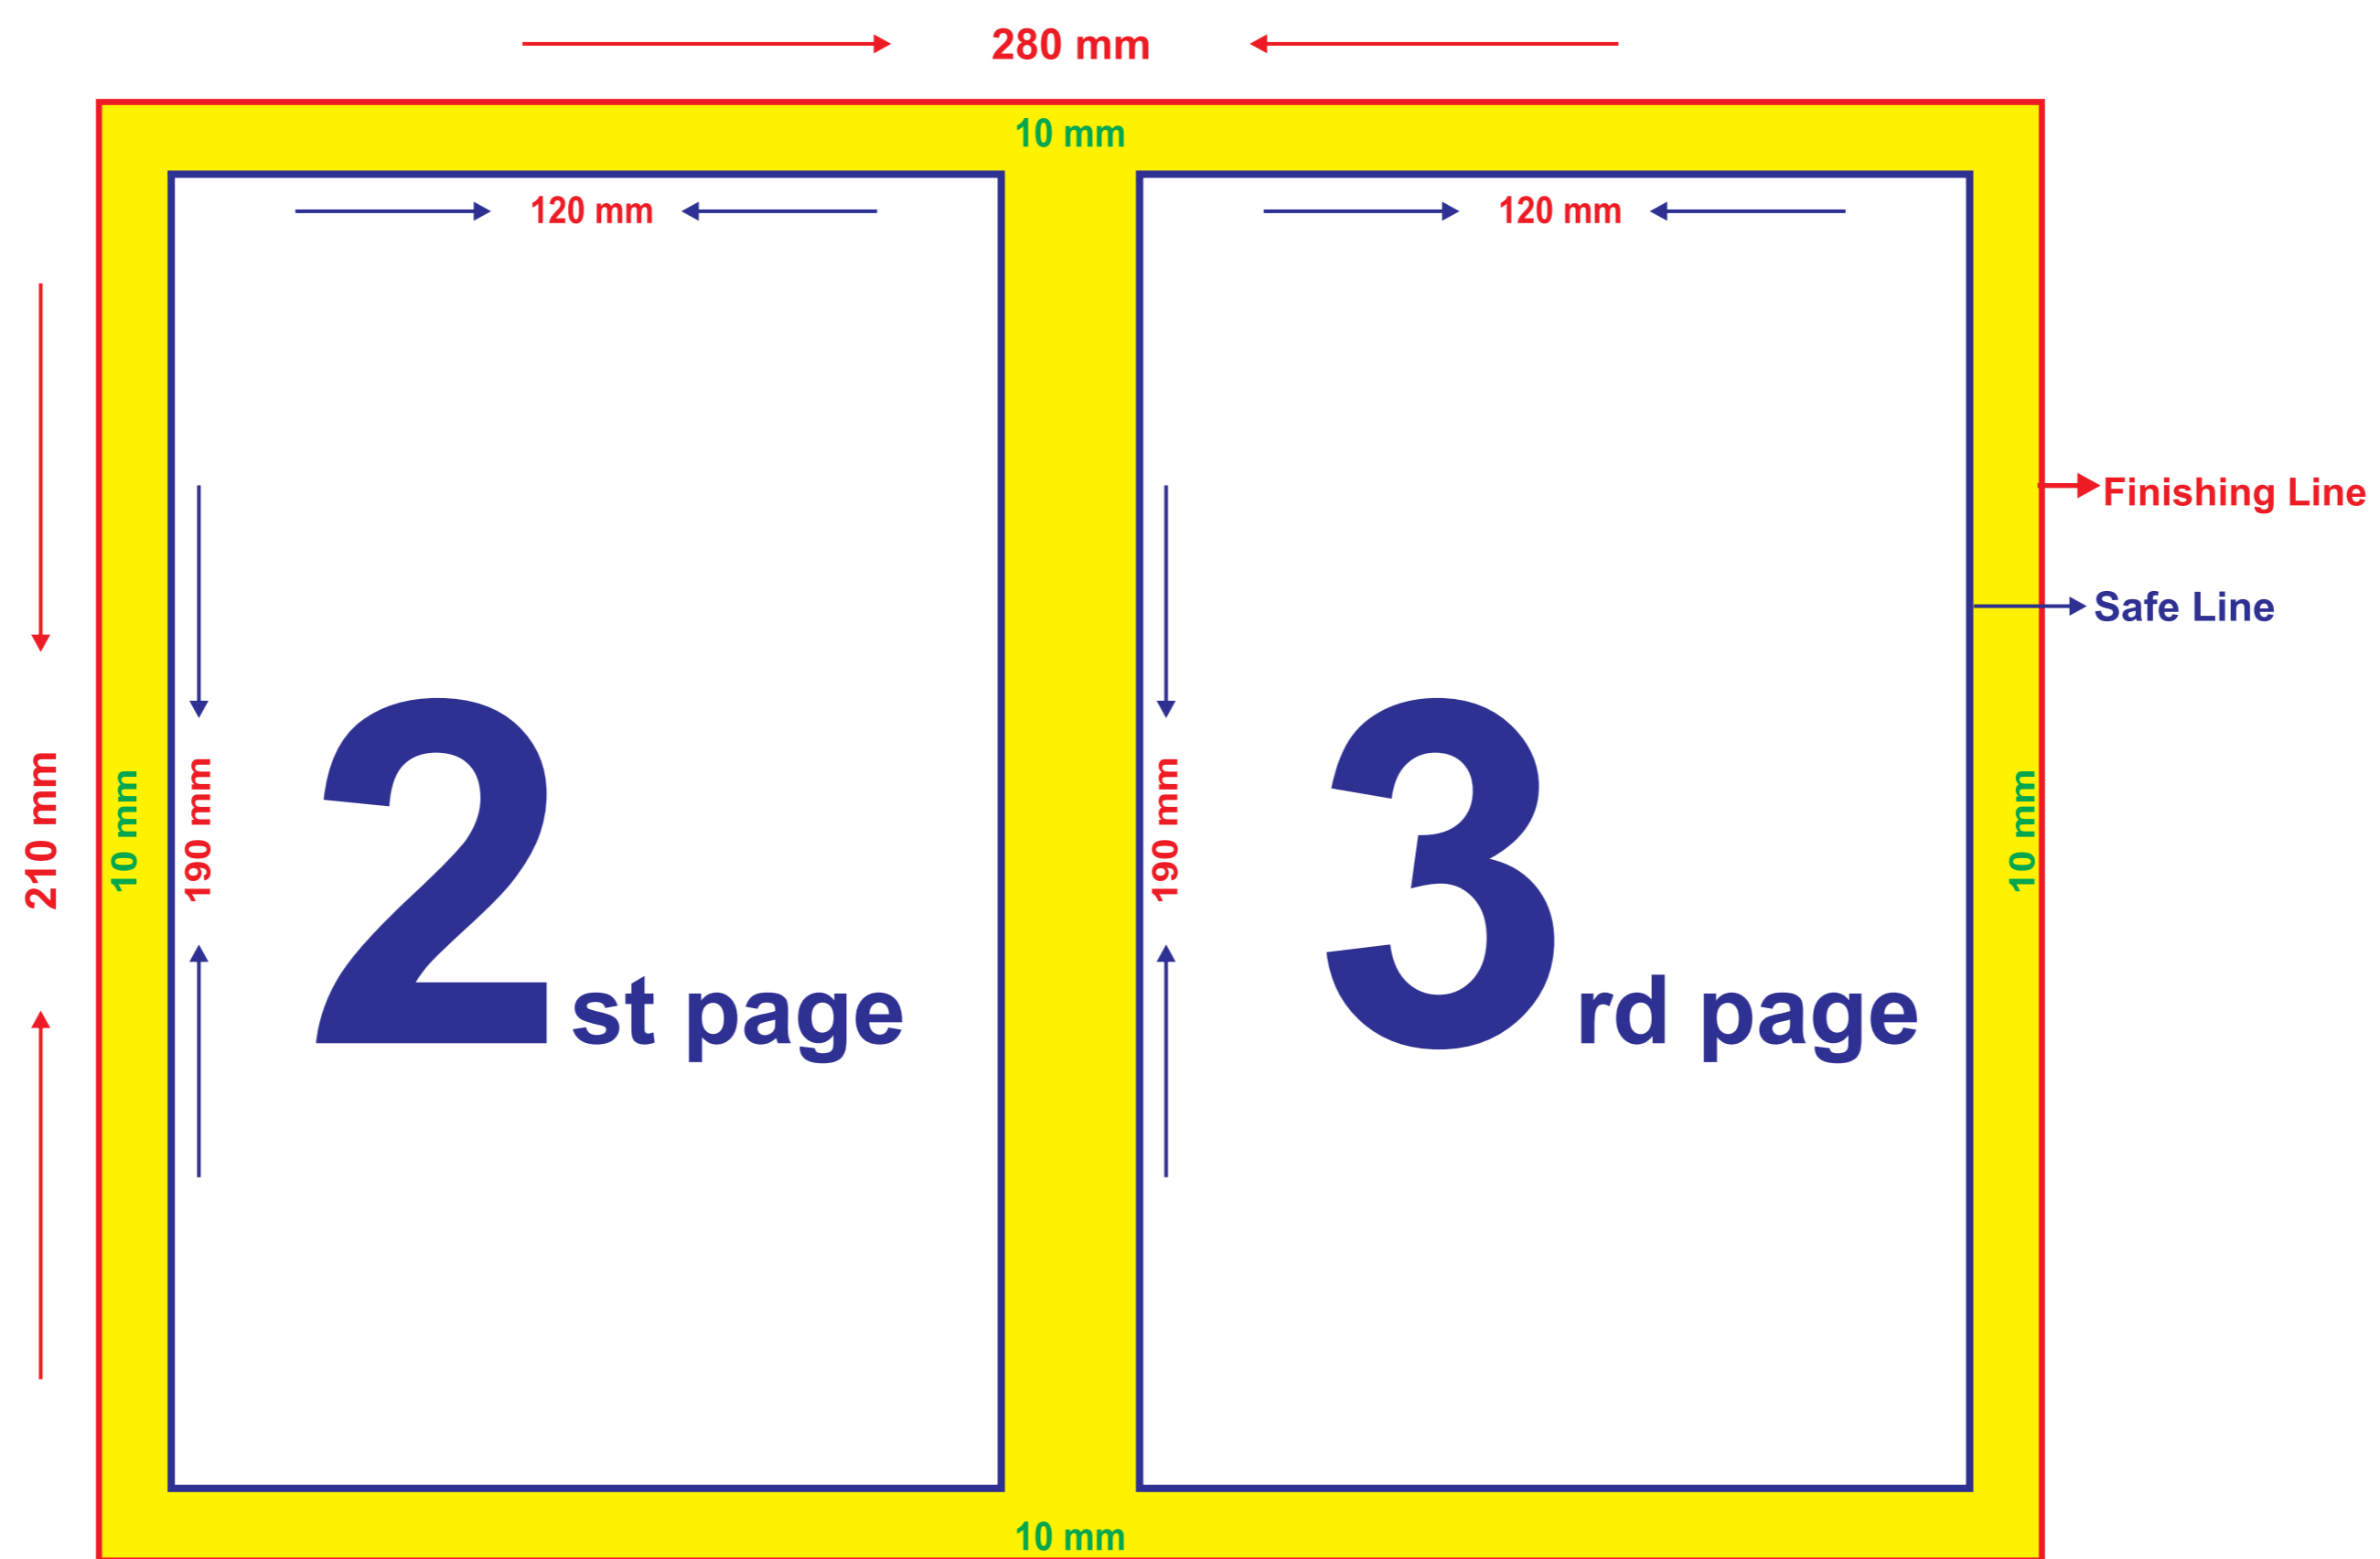

**Single Fold - 4 pages (Printing A3 Front & Back)
Folded size : A4 Size (210mm X 280mm) Layout Specifications**

Double Fold - 6 pages (Printing A3 Front & Back)
Folded size : 140mm X 280mm - Layout Specifications

**Single Fold - 4 pages (Printing A4 Front & Back)
Folded size : A5 Size (140mm X 210mm) Layout Specifications**

Double Fold - 6 pages (Printing A4 Front & Back)

Folded size : 90mm X 210mm - Layout Specifications