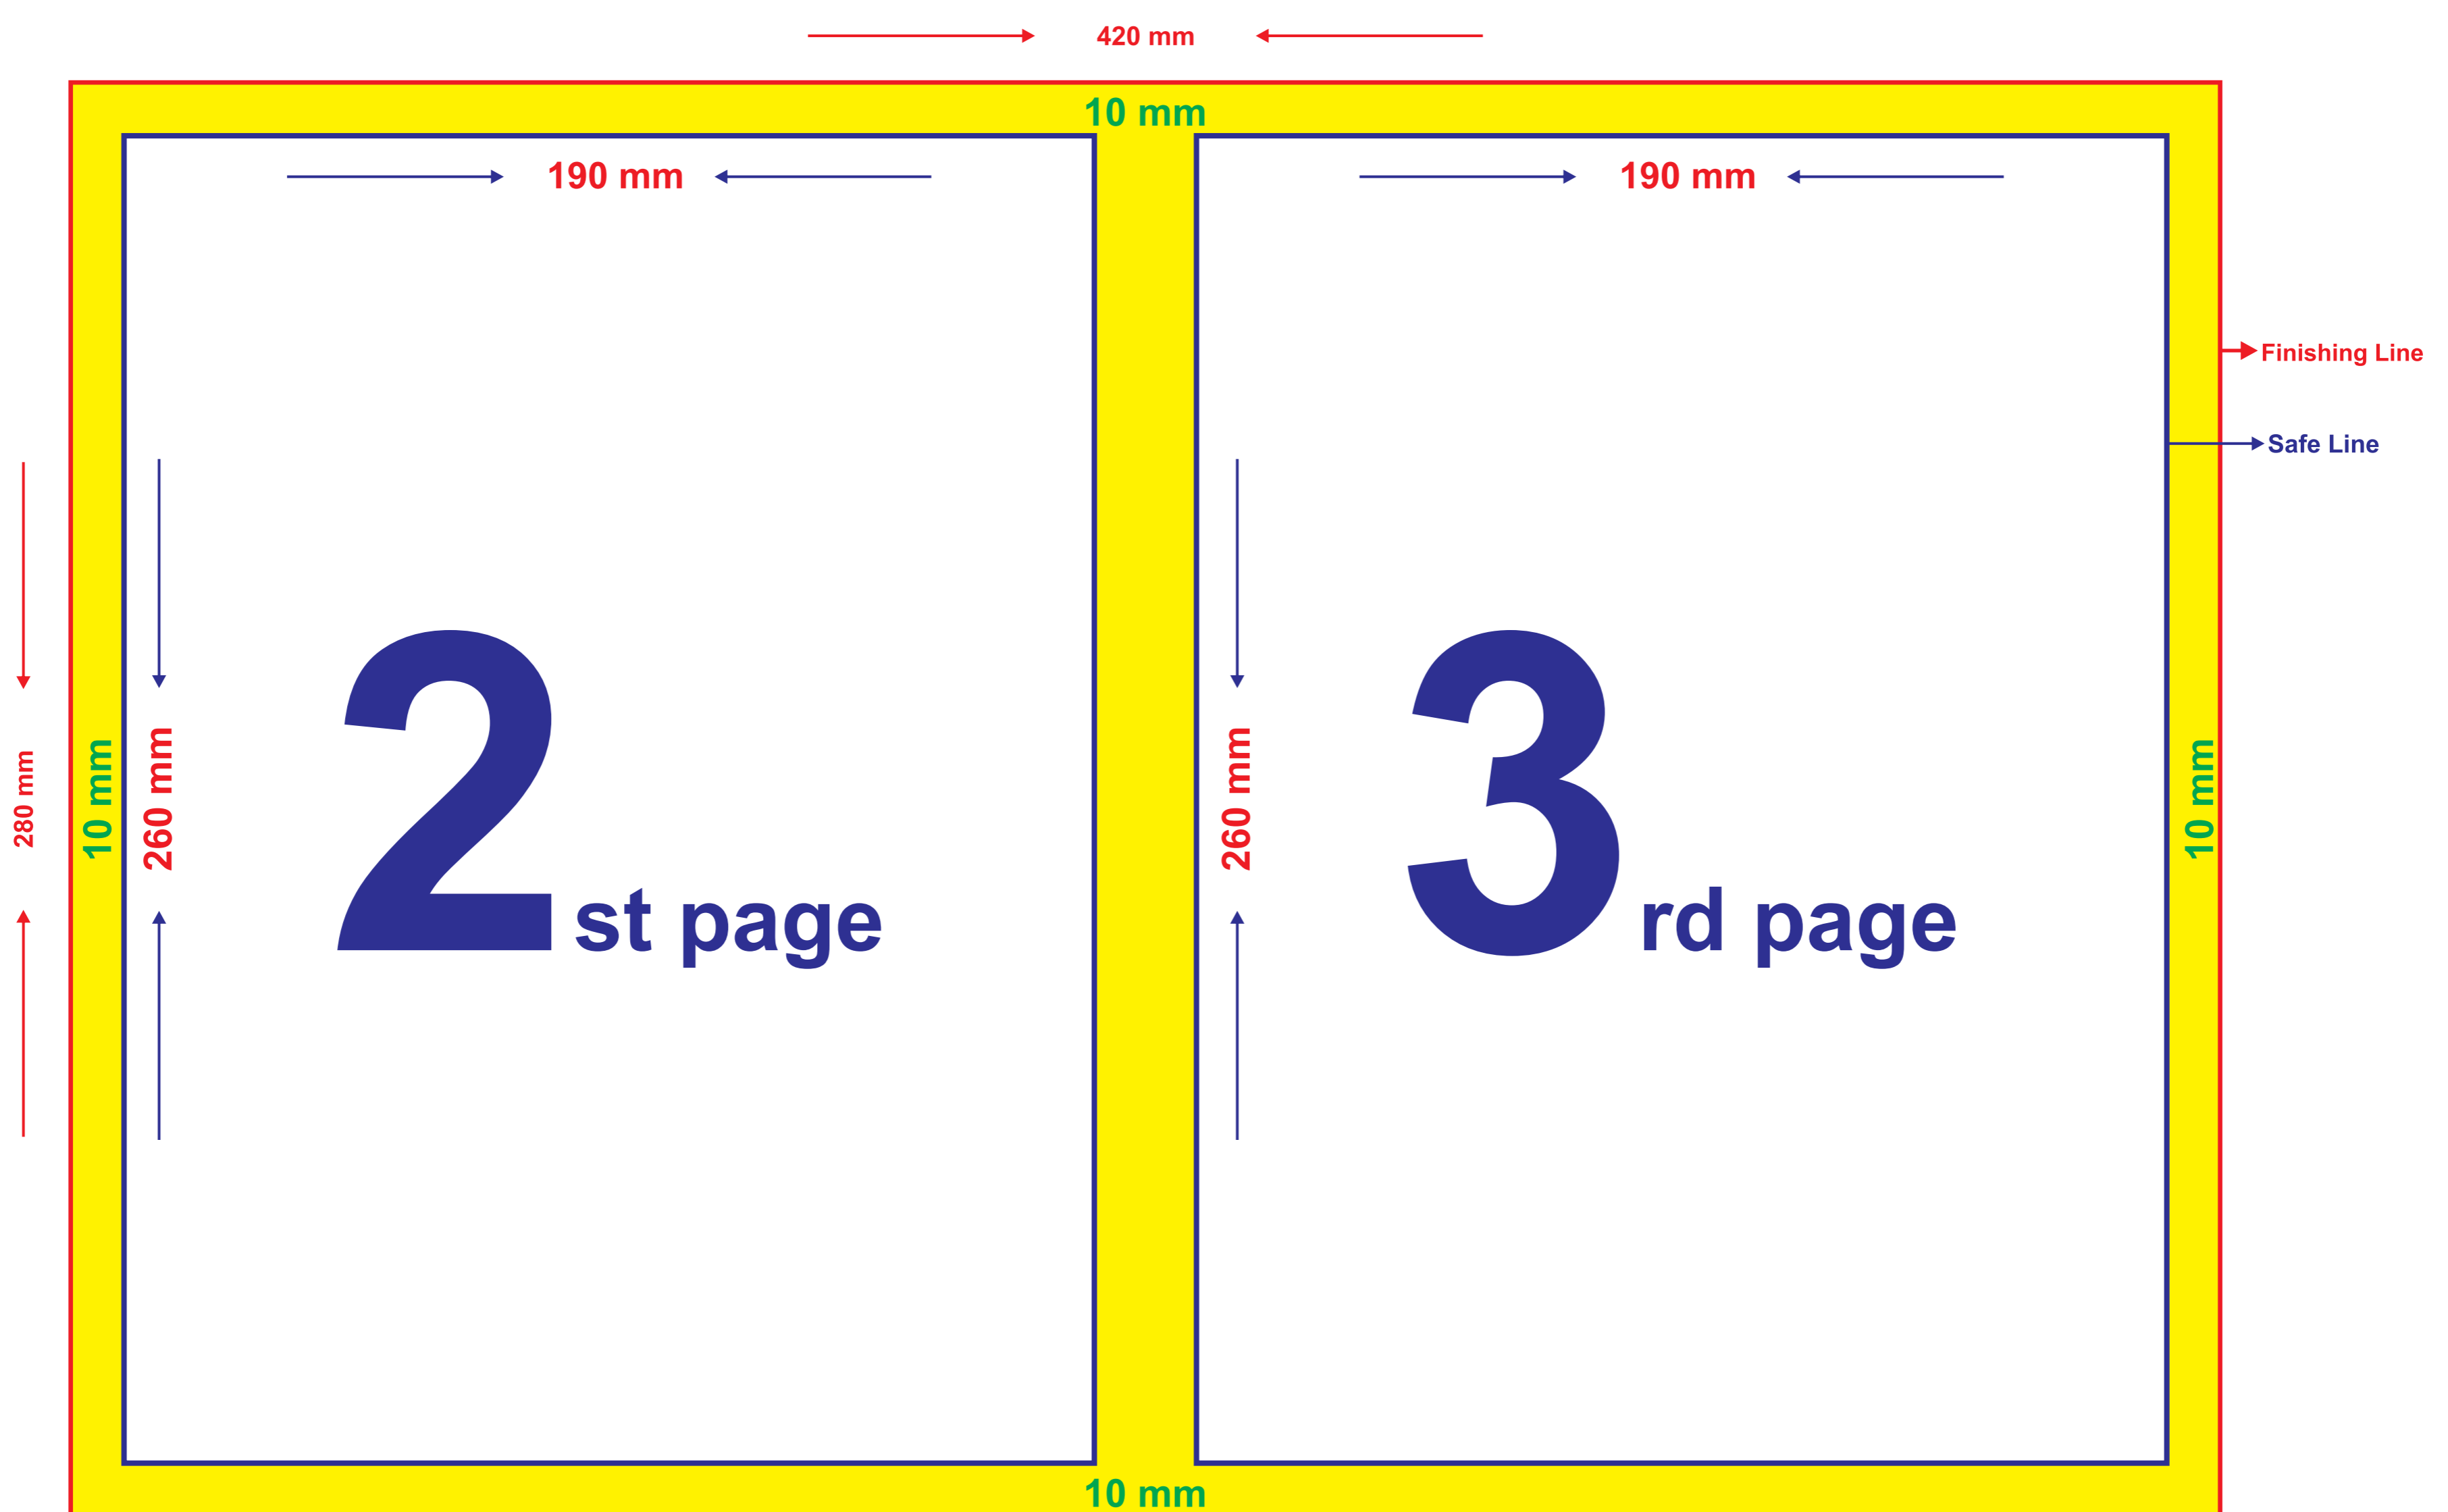

**Single Fold - 4 pages (Printing A3 Front & Back)
Folded size : A4 Size (210mm X 280mm) Layout Specifications**

Double Fold - 6 pages (Printing A3 Front & Back)
Folded size : 140mm X 280mm - Layout Specifications

**Single Fold - 4 pages (Printing A4 Front & Back)
Folded size : A5 Size (140mm X 210mm) Layout Specifications**

Double Fold - 6 pages (Printing A4 Front & Back)

Folded size : 90mm X 210mm - Layout Specifications