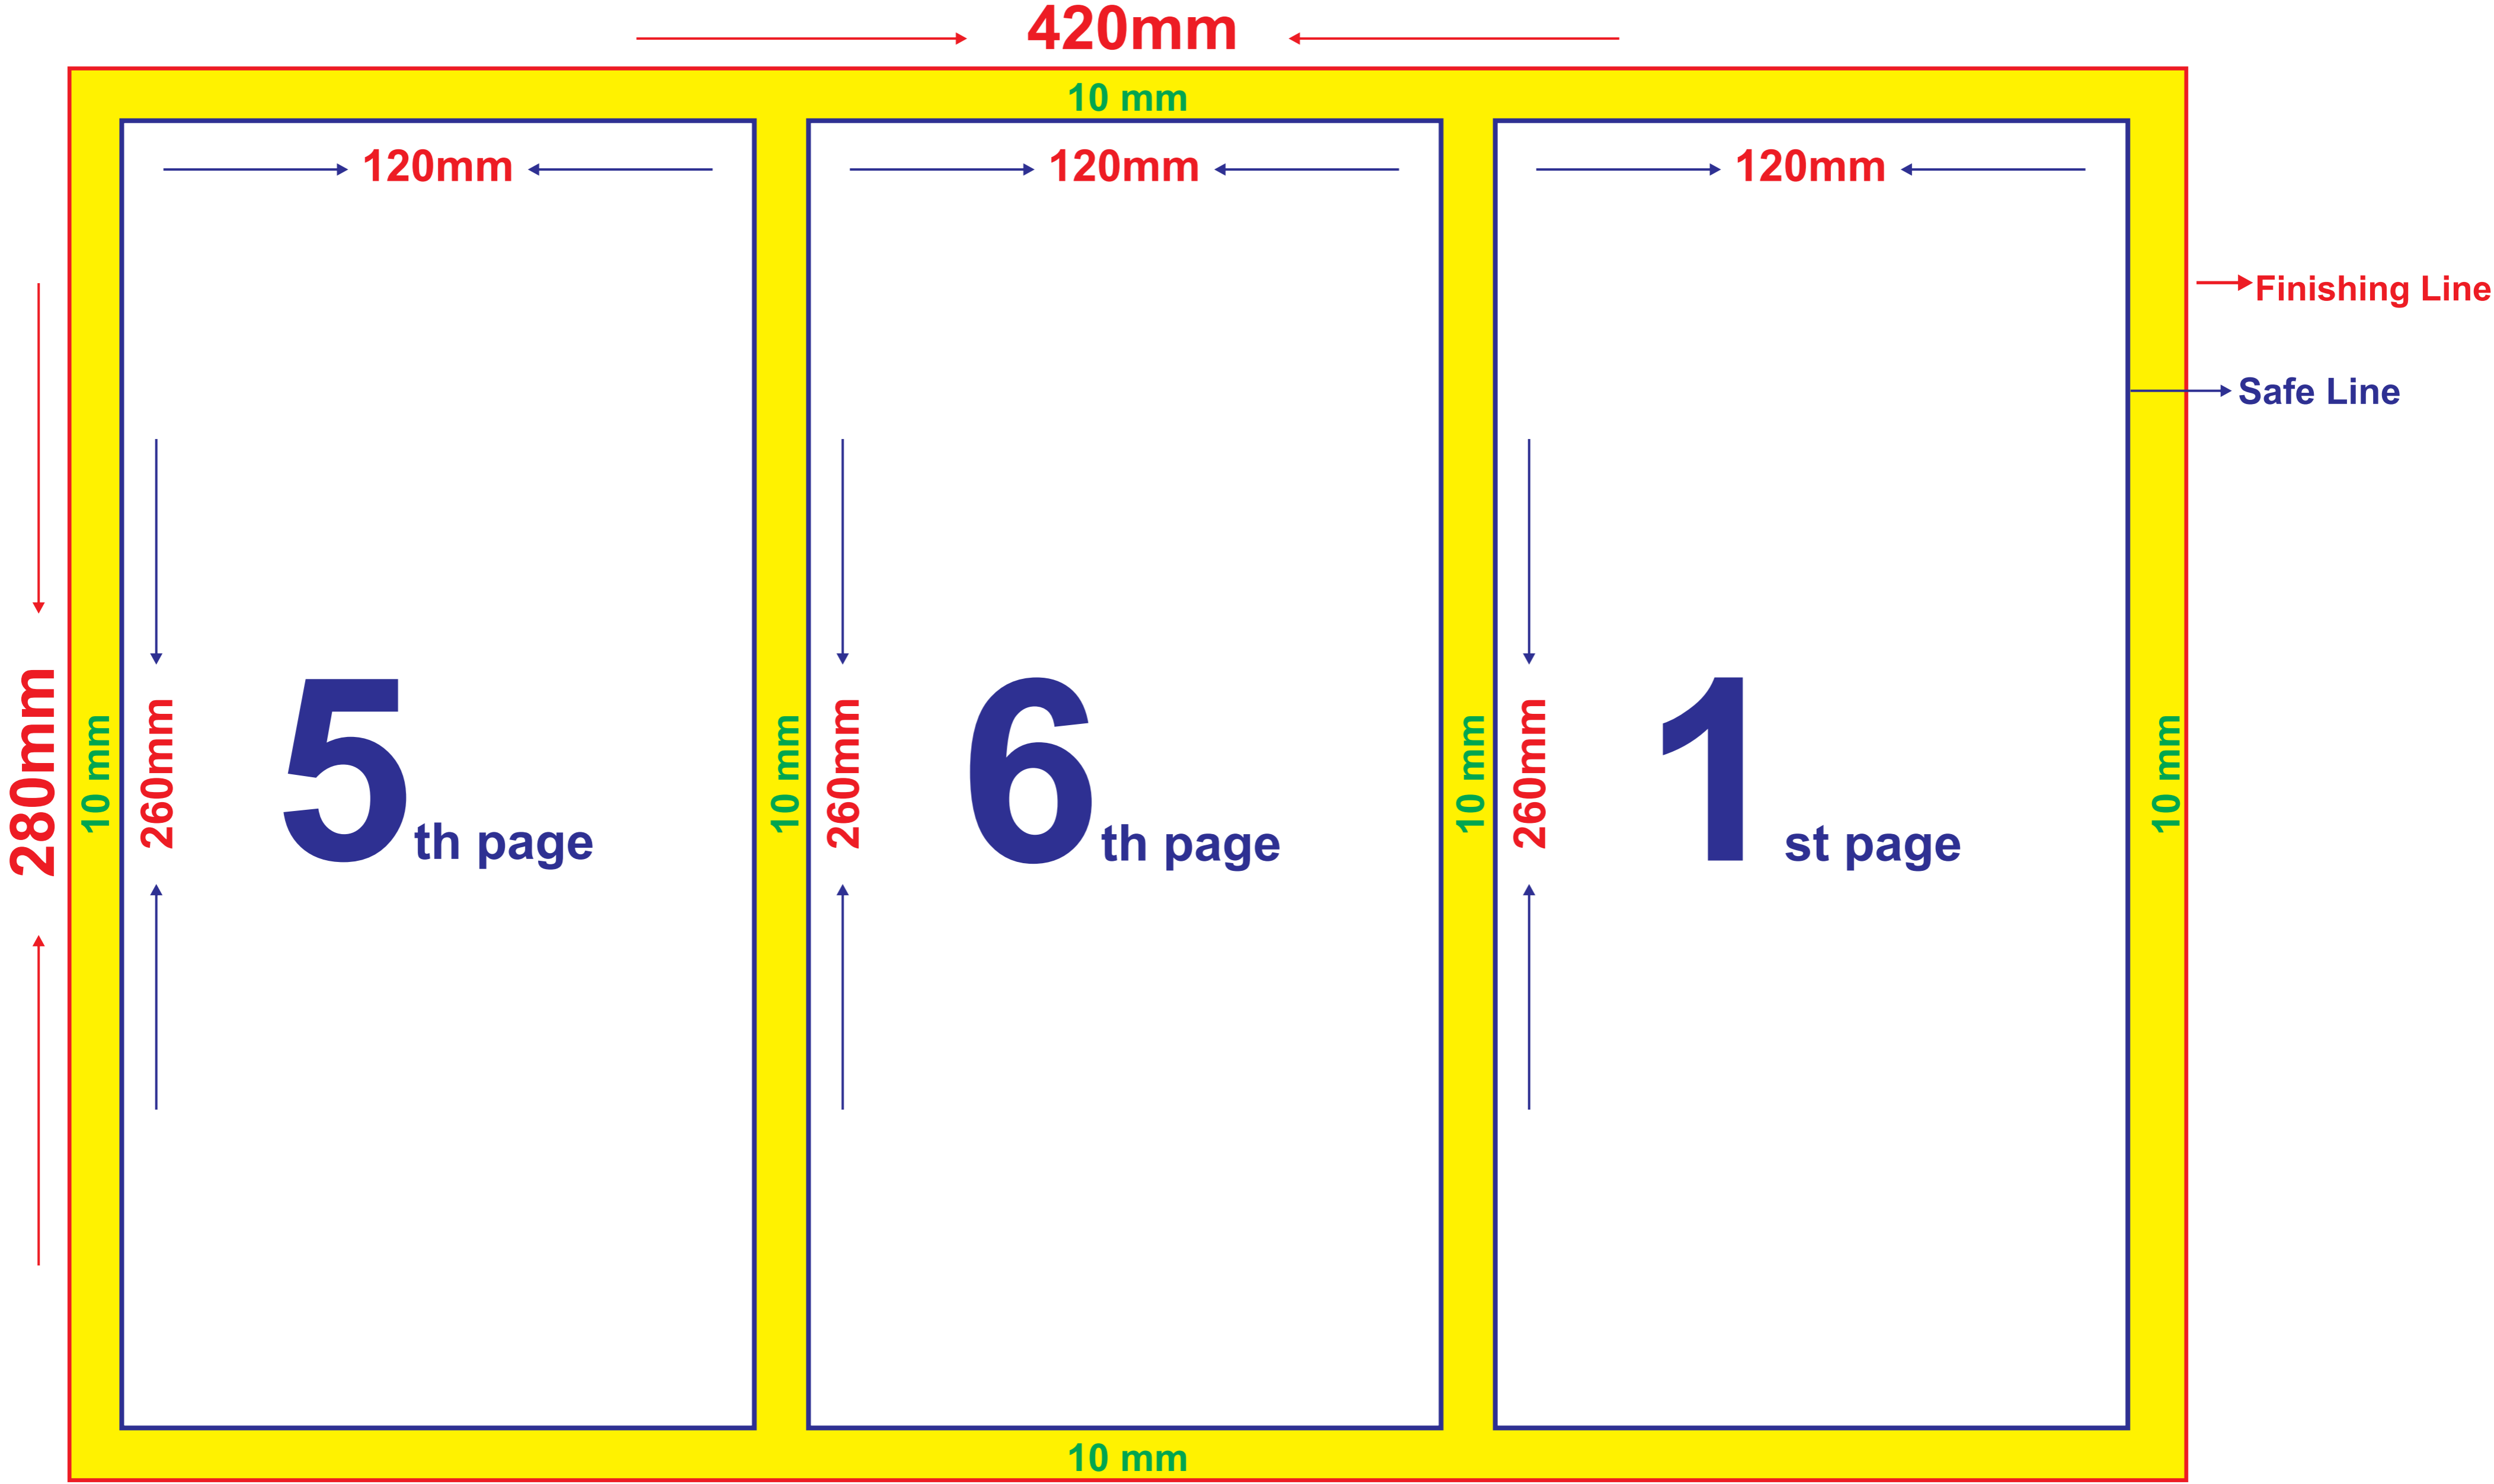

**Single Fold - 4 pages (Printing A3 Front & Back)
Folded size : A4 Size (210mm X 280mm) Layout Specifications**

Double Fold - 6 pages (Printing A3 Front & Back)
Folded size : 140mm X 280mm - Layout Specifications

**Single Fold - 4 pages (Printing A4 Front & Back)
Folded size : A5 Size (140mm X 210mm) Layout Specifications**

Double Fold - 6 pages (Printing A4 Front & Back)

Folded size : 90mm X 210mm - Layout Specifications