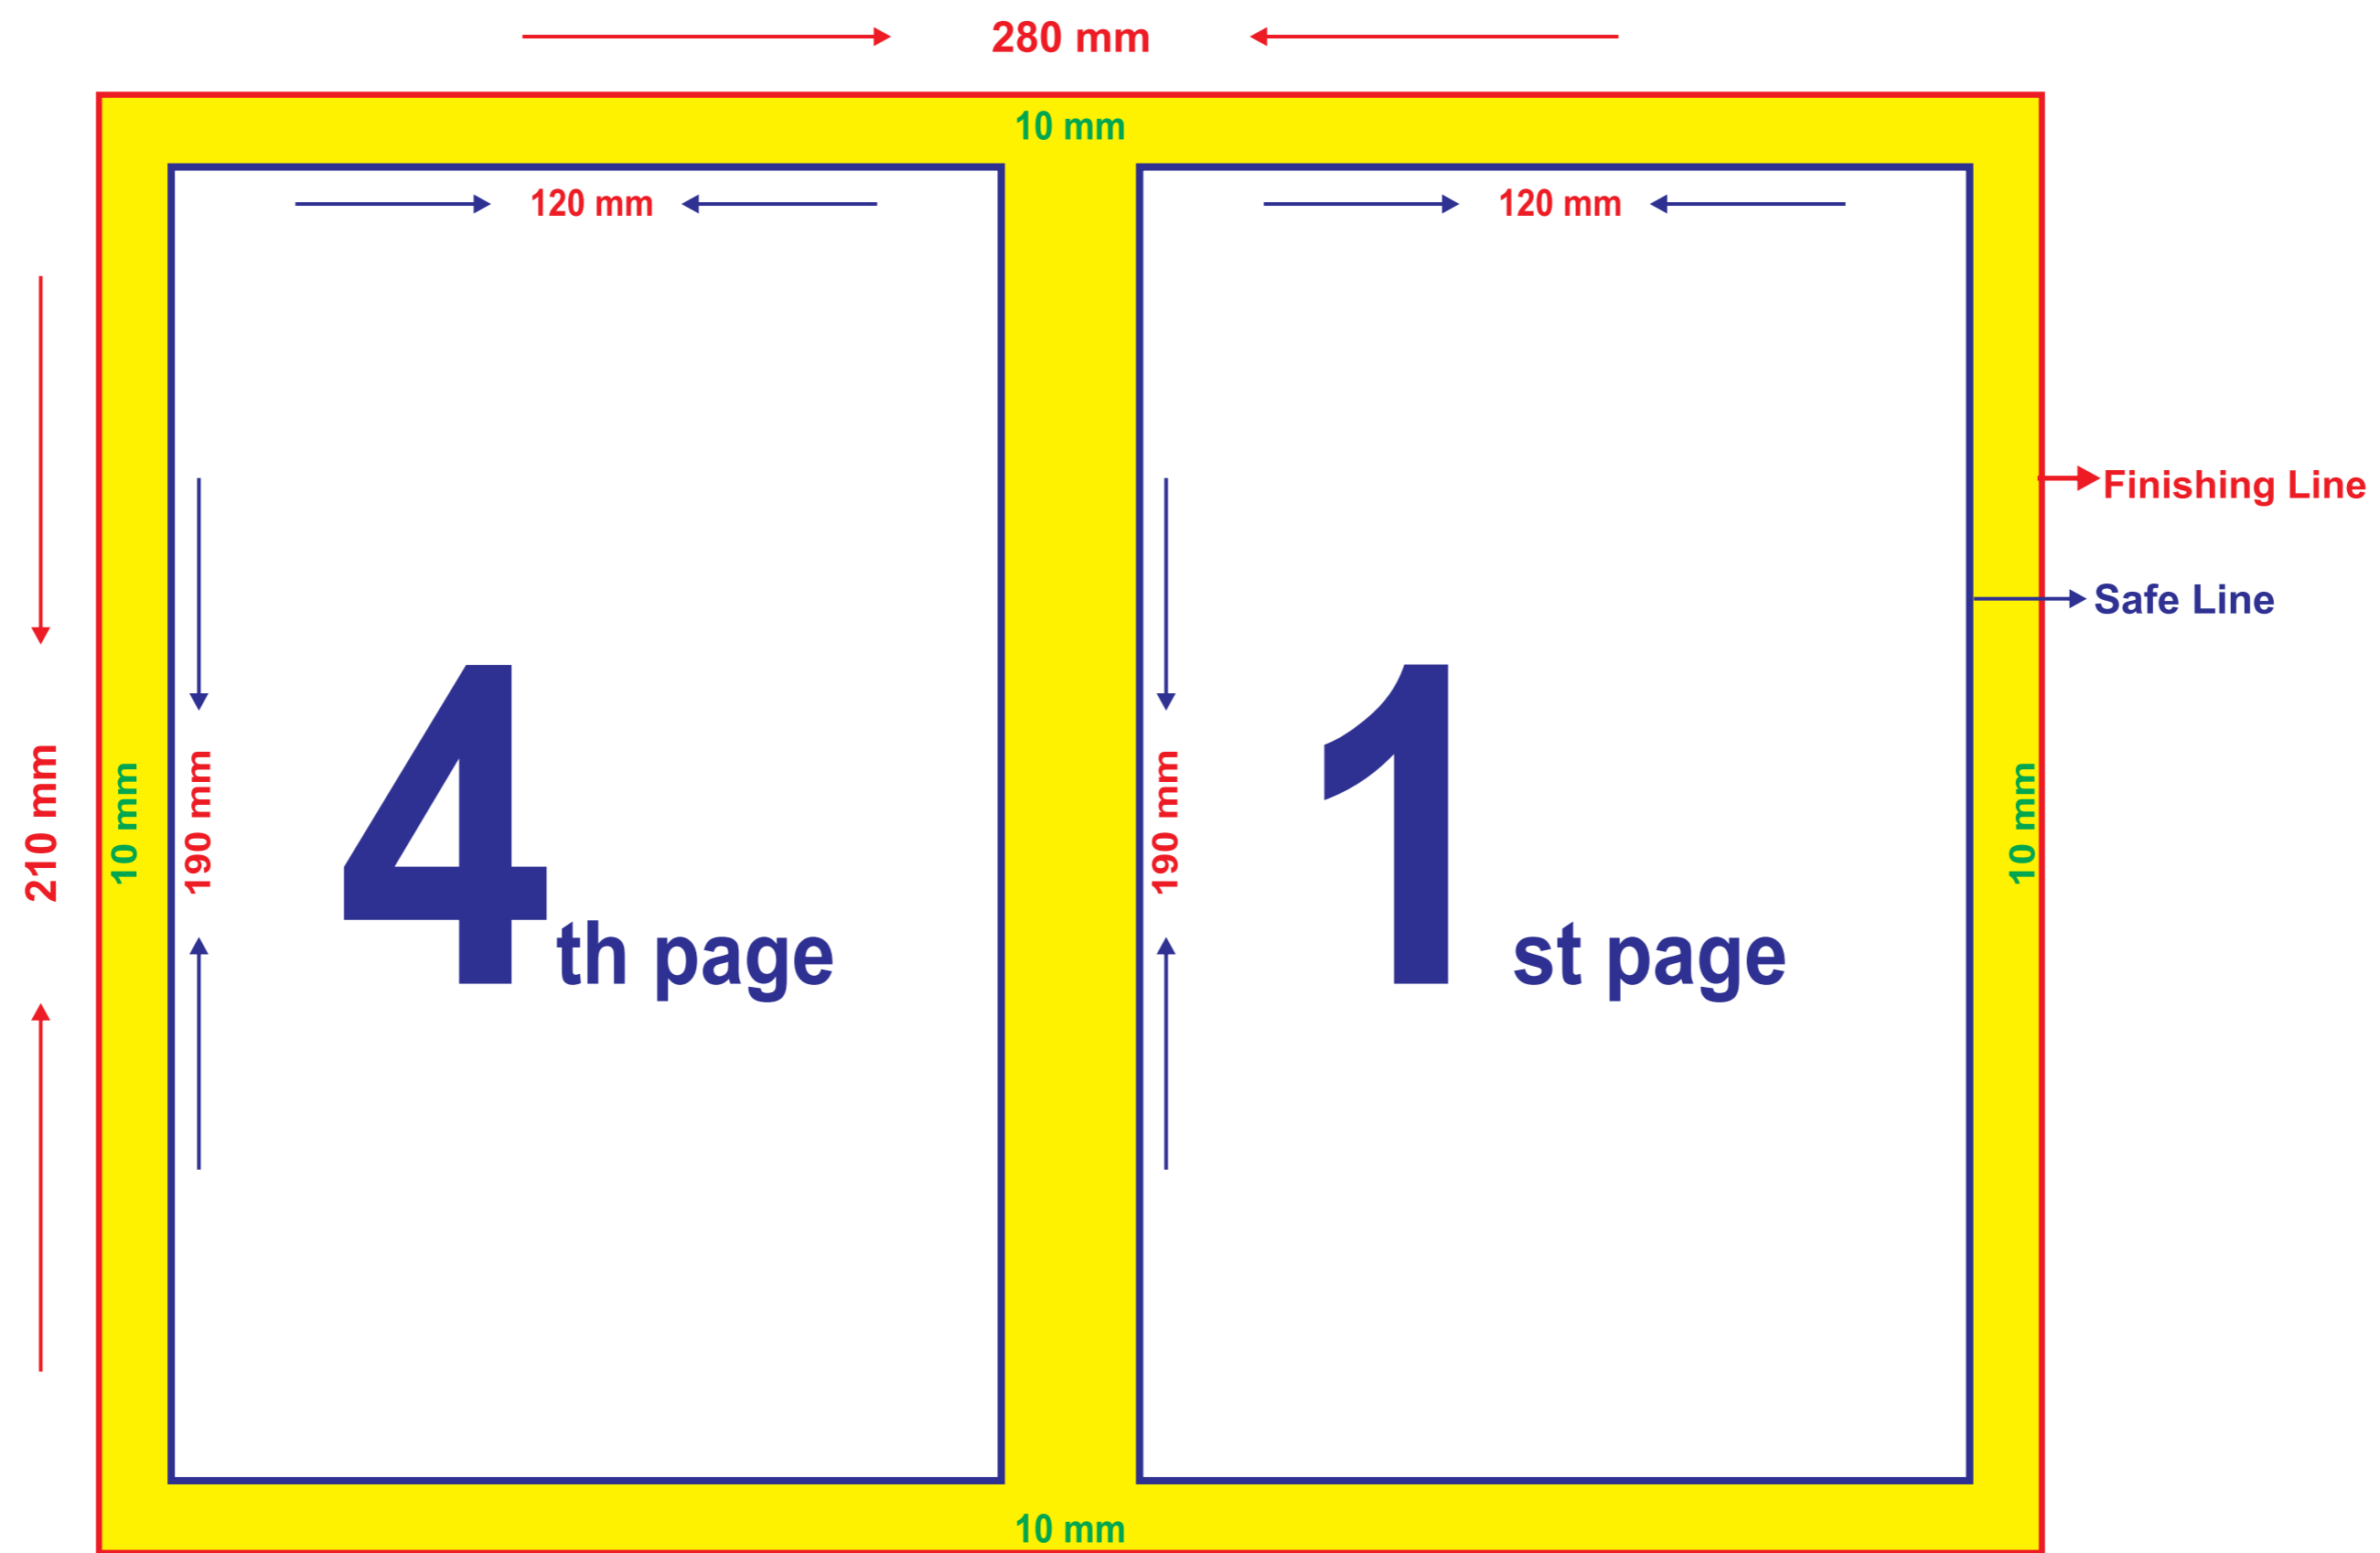

**Single Fold - 4 pages (Printing A3 Front & Back)
Folded size : A4 Size (210mm X 280mm) Layout Specifications**

Double Fold - 6 pages (Printing A3 Front & Back)
Folded size : 140mm X 280mm - Layout Specifications

**Single Fold - 4 pages (Printing A4 Front & Back)
Folded size : A5 Size (140mm X 210mm) Layout Specifications**

Double Fold - 6 pages (Printing A4 Front & Back)

Folded size : 90mm X 210mm - Layout Specifications