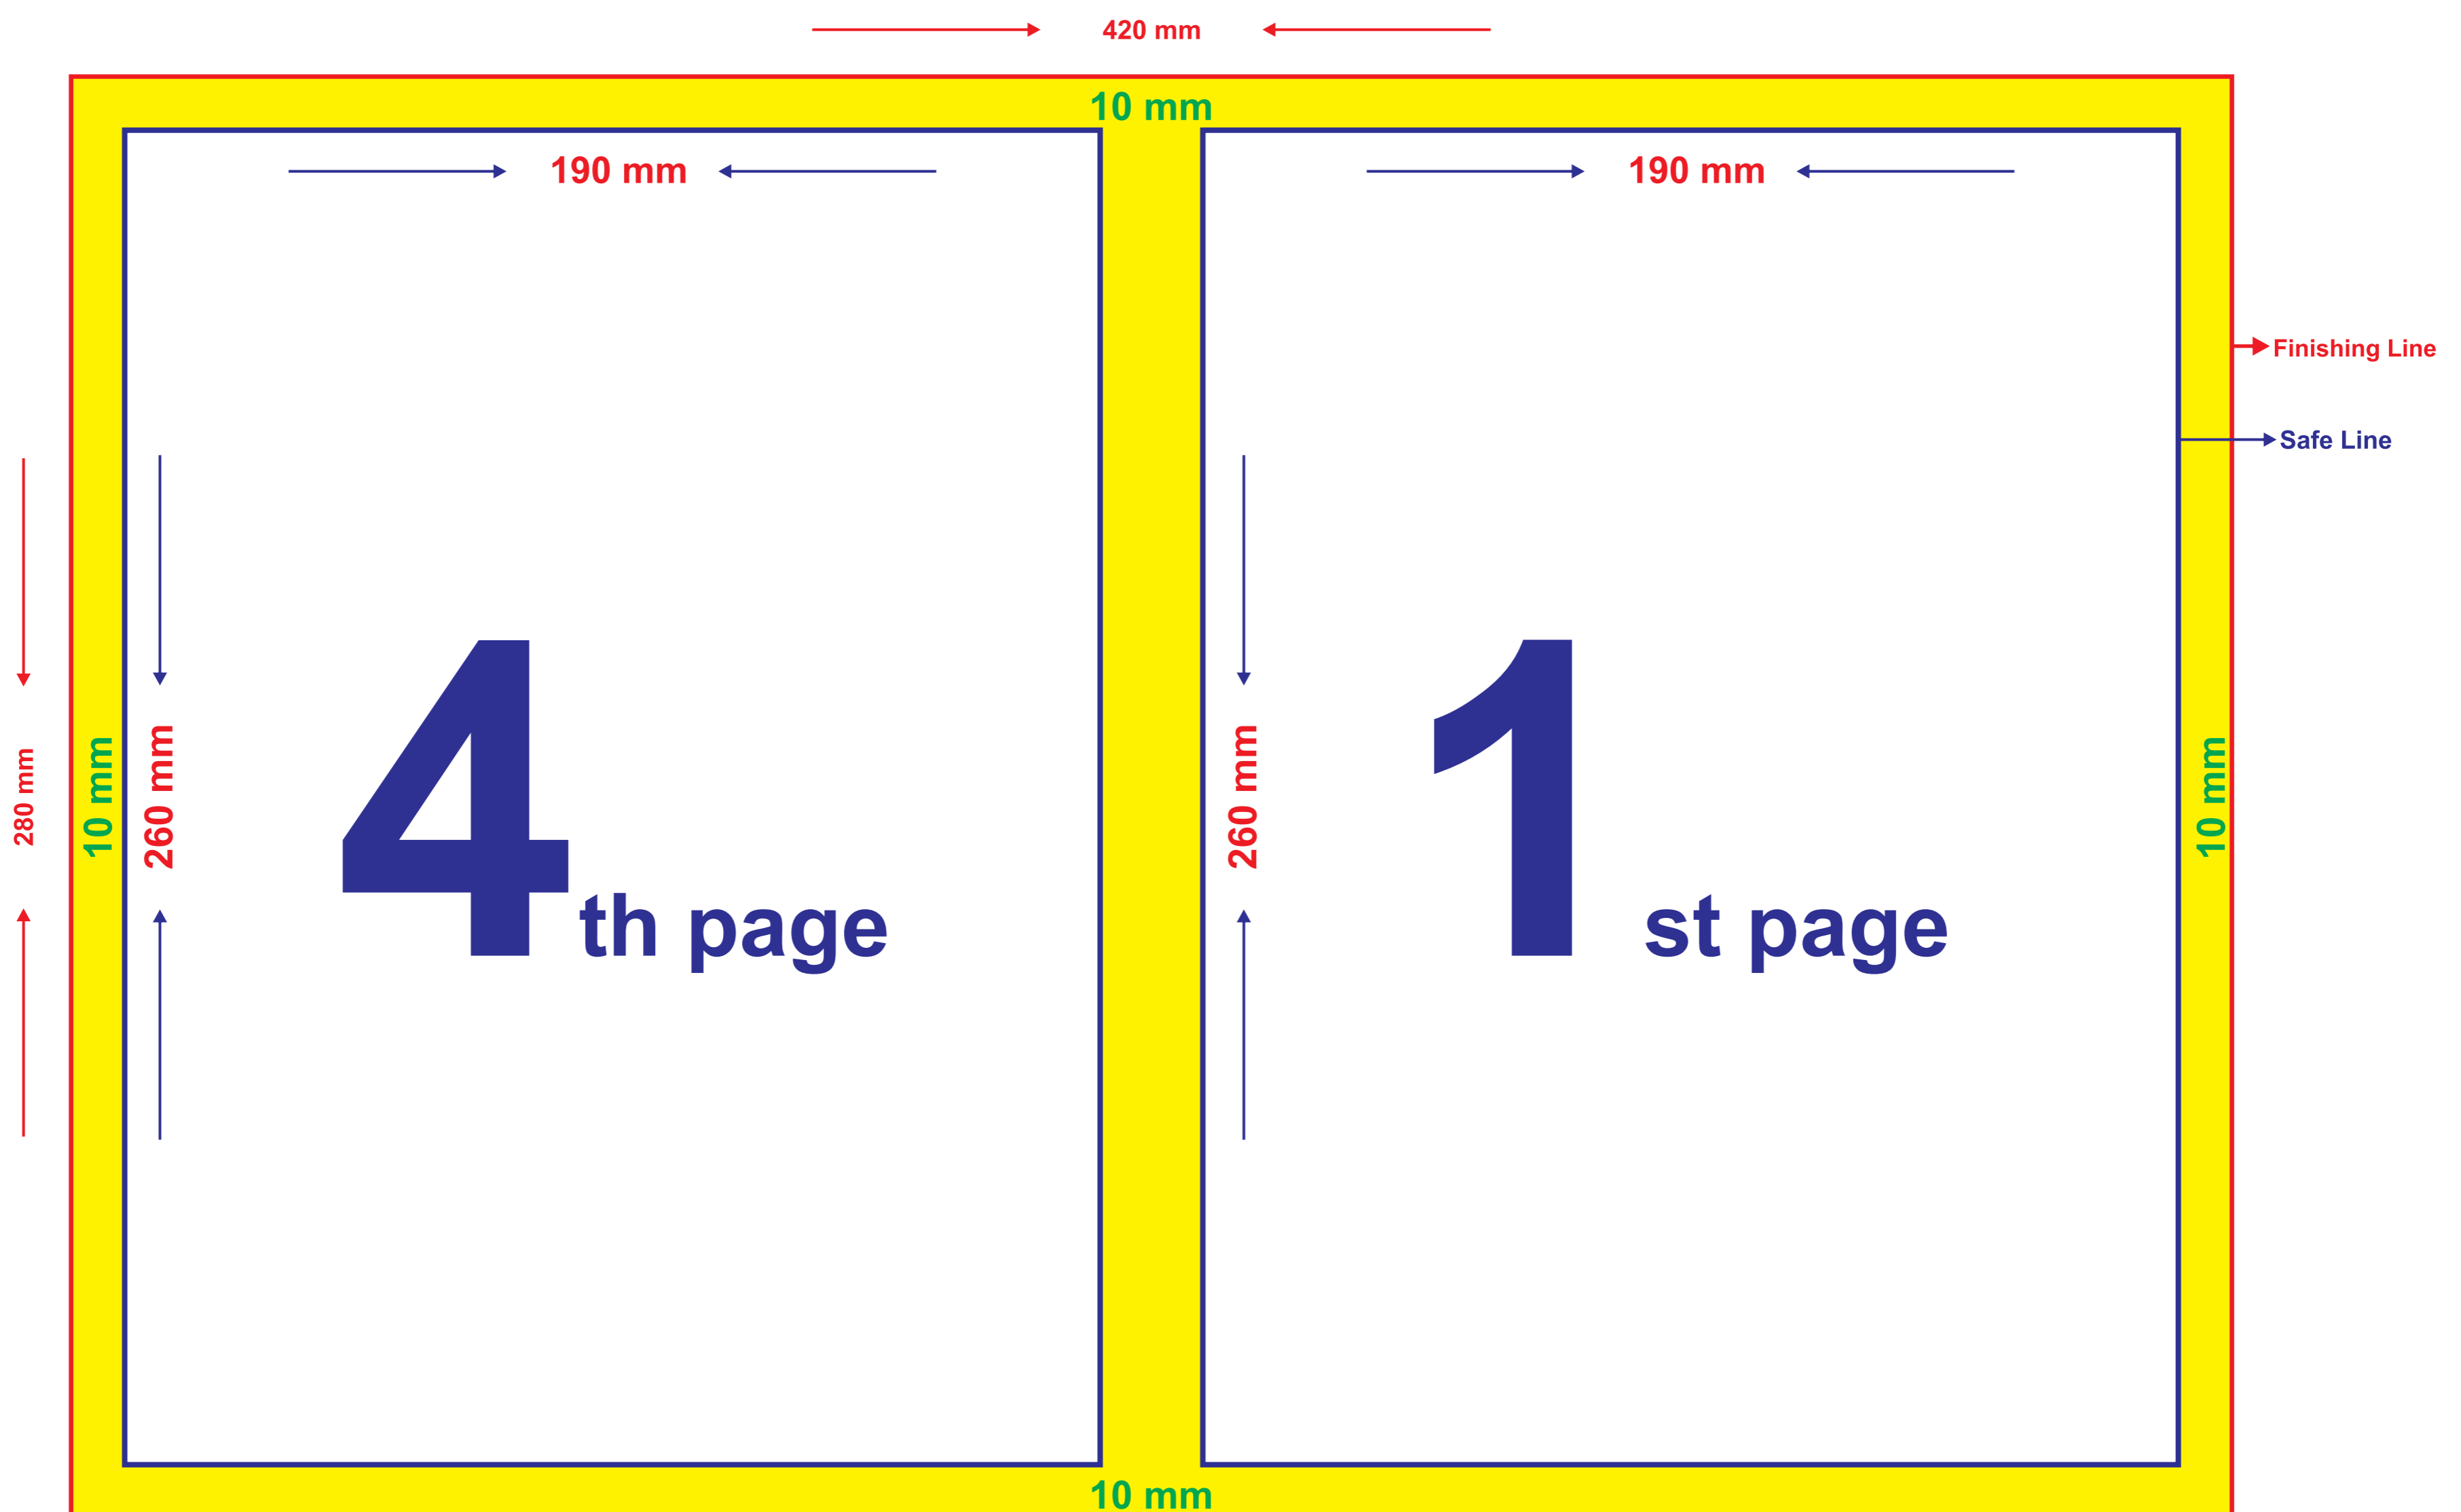

**Single Fold - 4 pages (Printing A3 Front & Back)
Folded size : A4 Size (210mm X 280mm) Layout Specifications**

Double Fold - 6 pages (Printing A3 Front & Back)
Folded size : 140mm X 280mm - Layout Specifications

**Single Fold - 4 pages (Printing A4 Front & Back)
Folded size : A5 Size (140mm X 210mm) Layout Specifications**

Double Fold - 6 pages (Printing A4 Front & Back)

Folded size : 90mm X 210mm - Layout Specifications