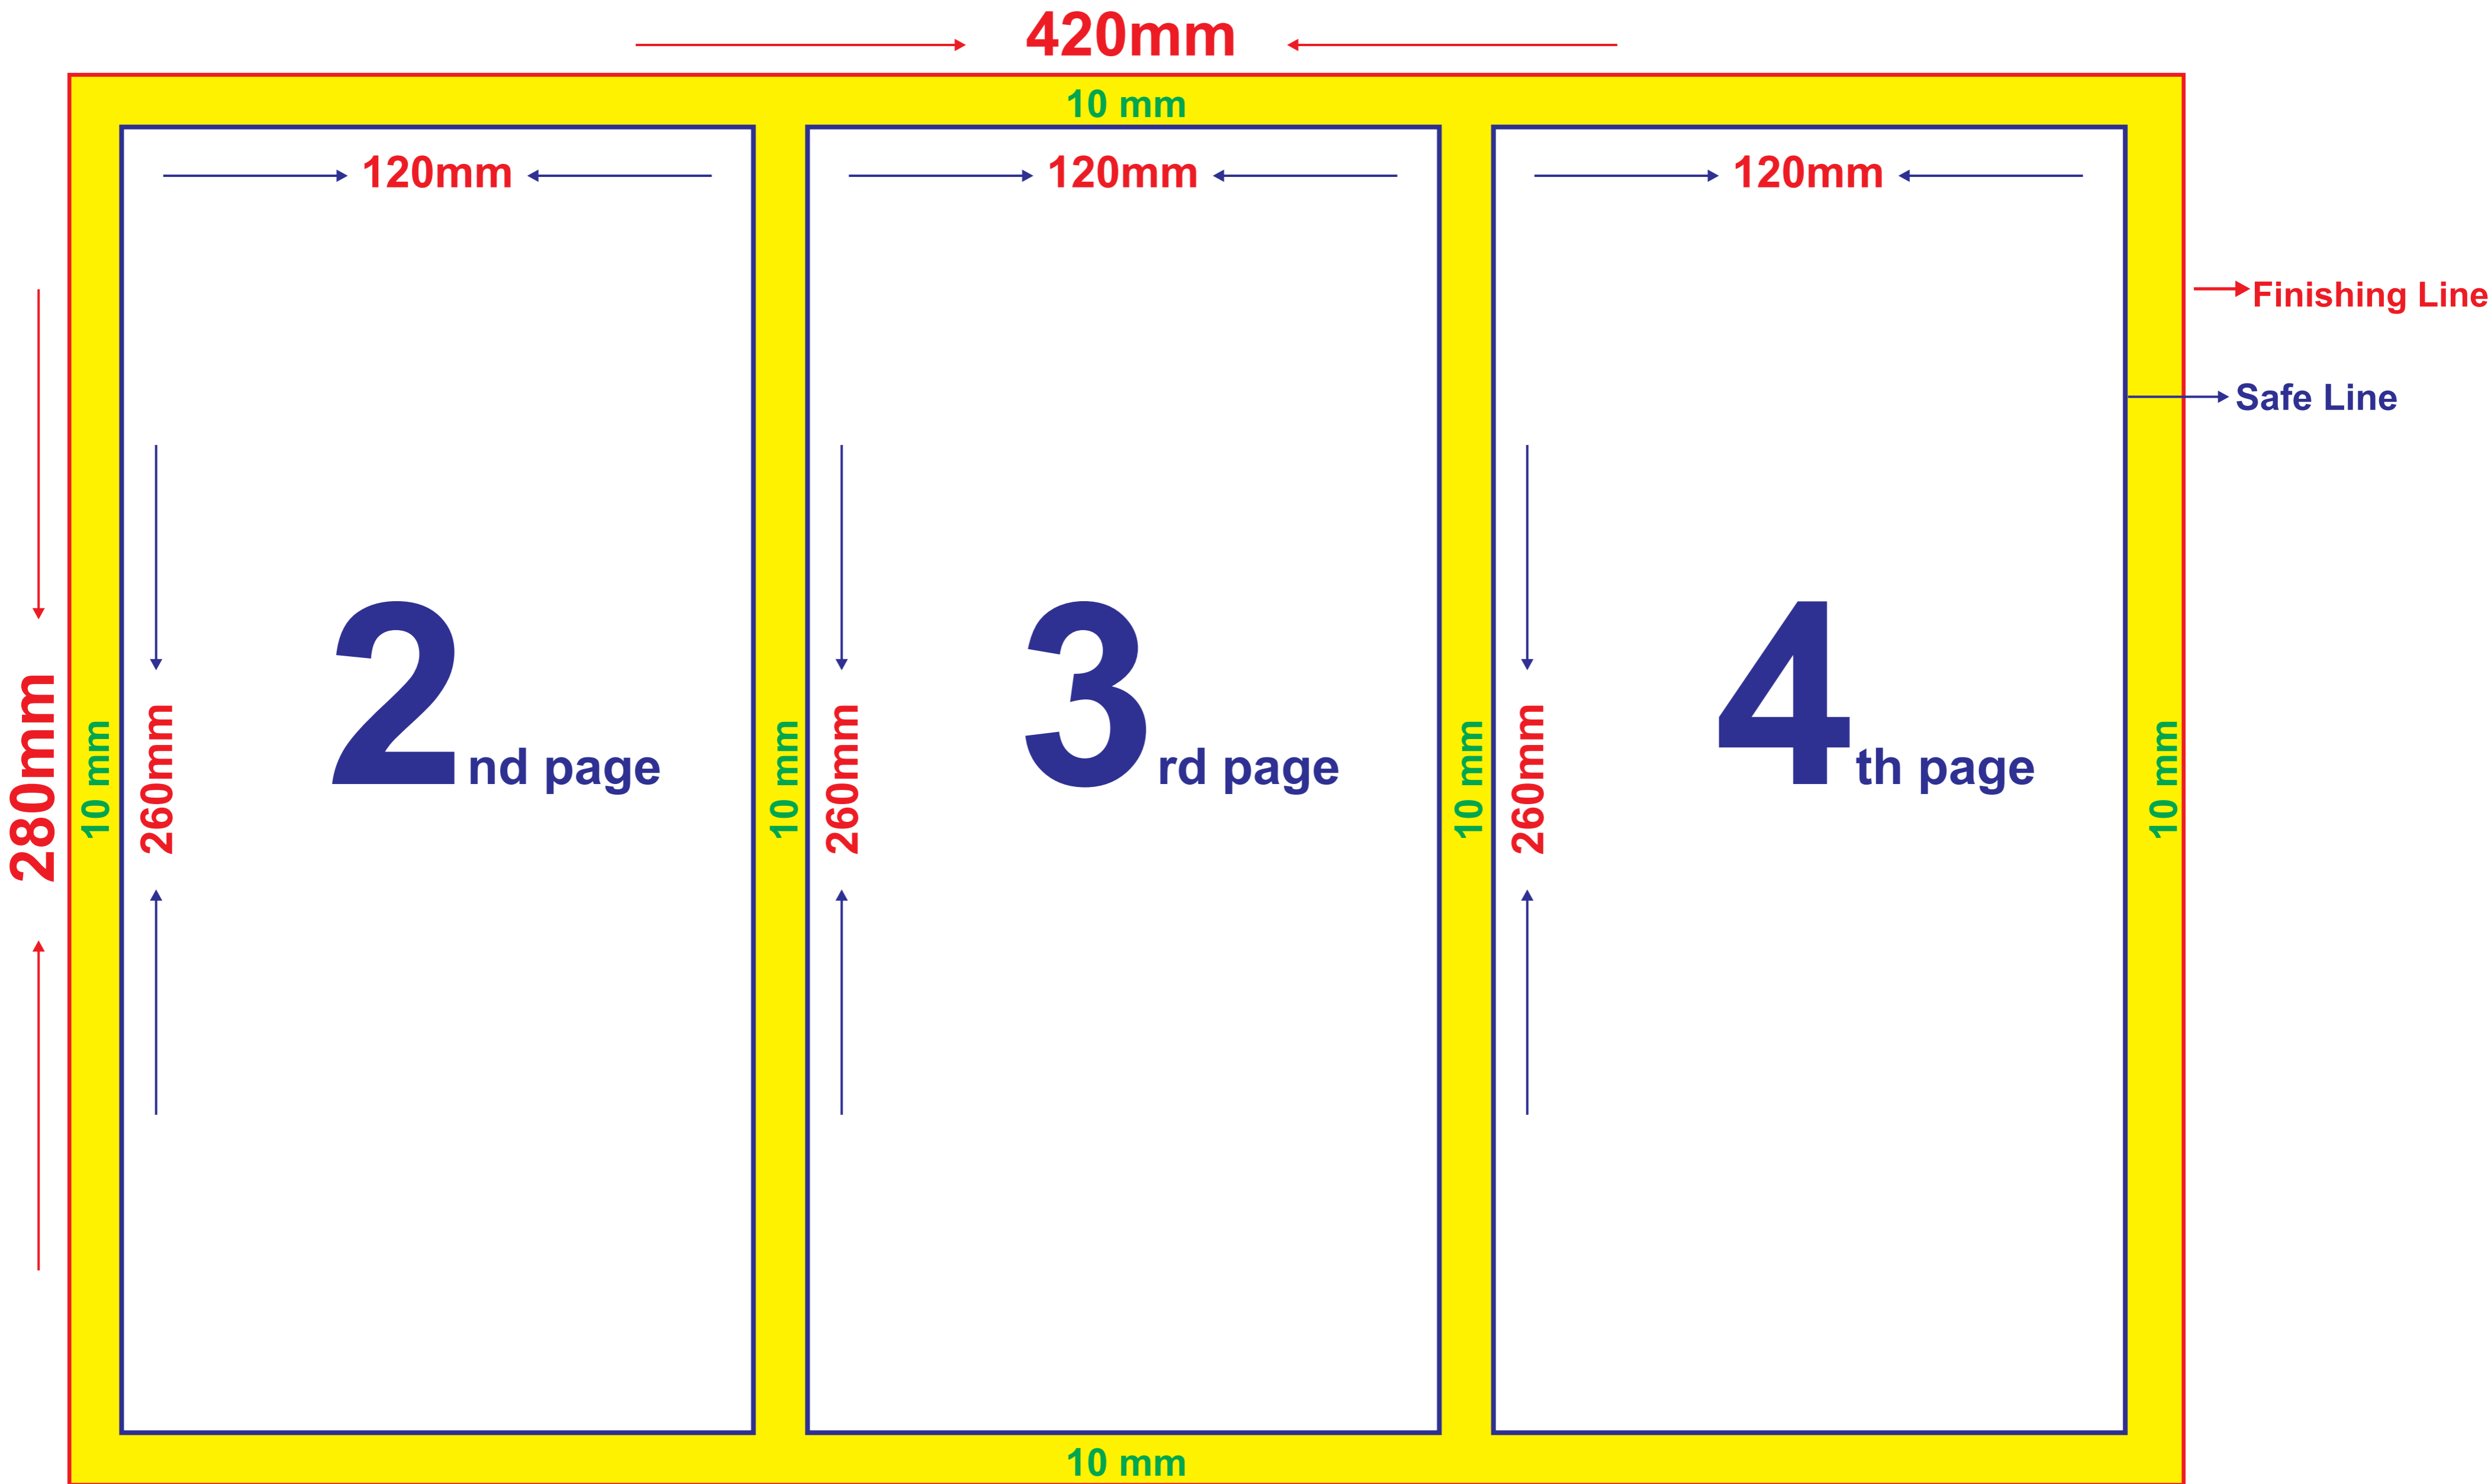

**Single Fold - 4 pages (Printing A3 Front & Back)
Folded size : A4 Size (210mm X 280mm) Layout Specifications**

Double Fold - 6 pages (Printing A3 Front & Back)
Folded size : 140mm X 280mm - Layout Specifications

**Single Fold - 4 pages (Printing A4 Front & Back)
Folded size : A5 Size (140mm X 210mm) Layout Specifications**

Double Fold - 6 pages (Printing A4 Front & Back)

Folded size : 90mm X 210mm - Layout Specifications