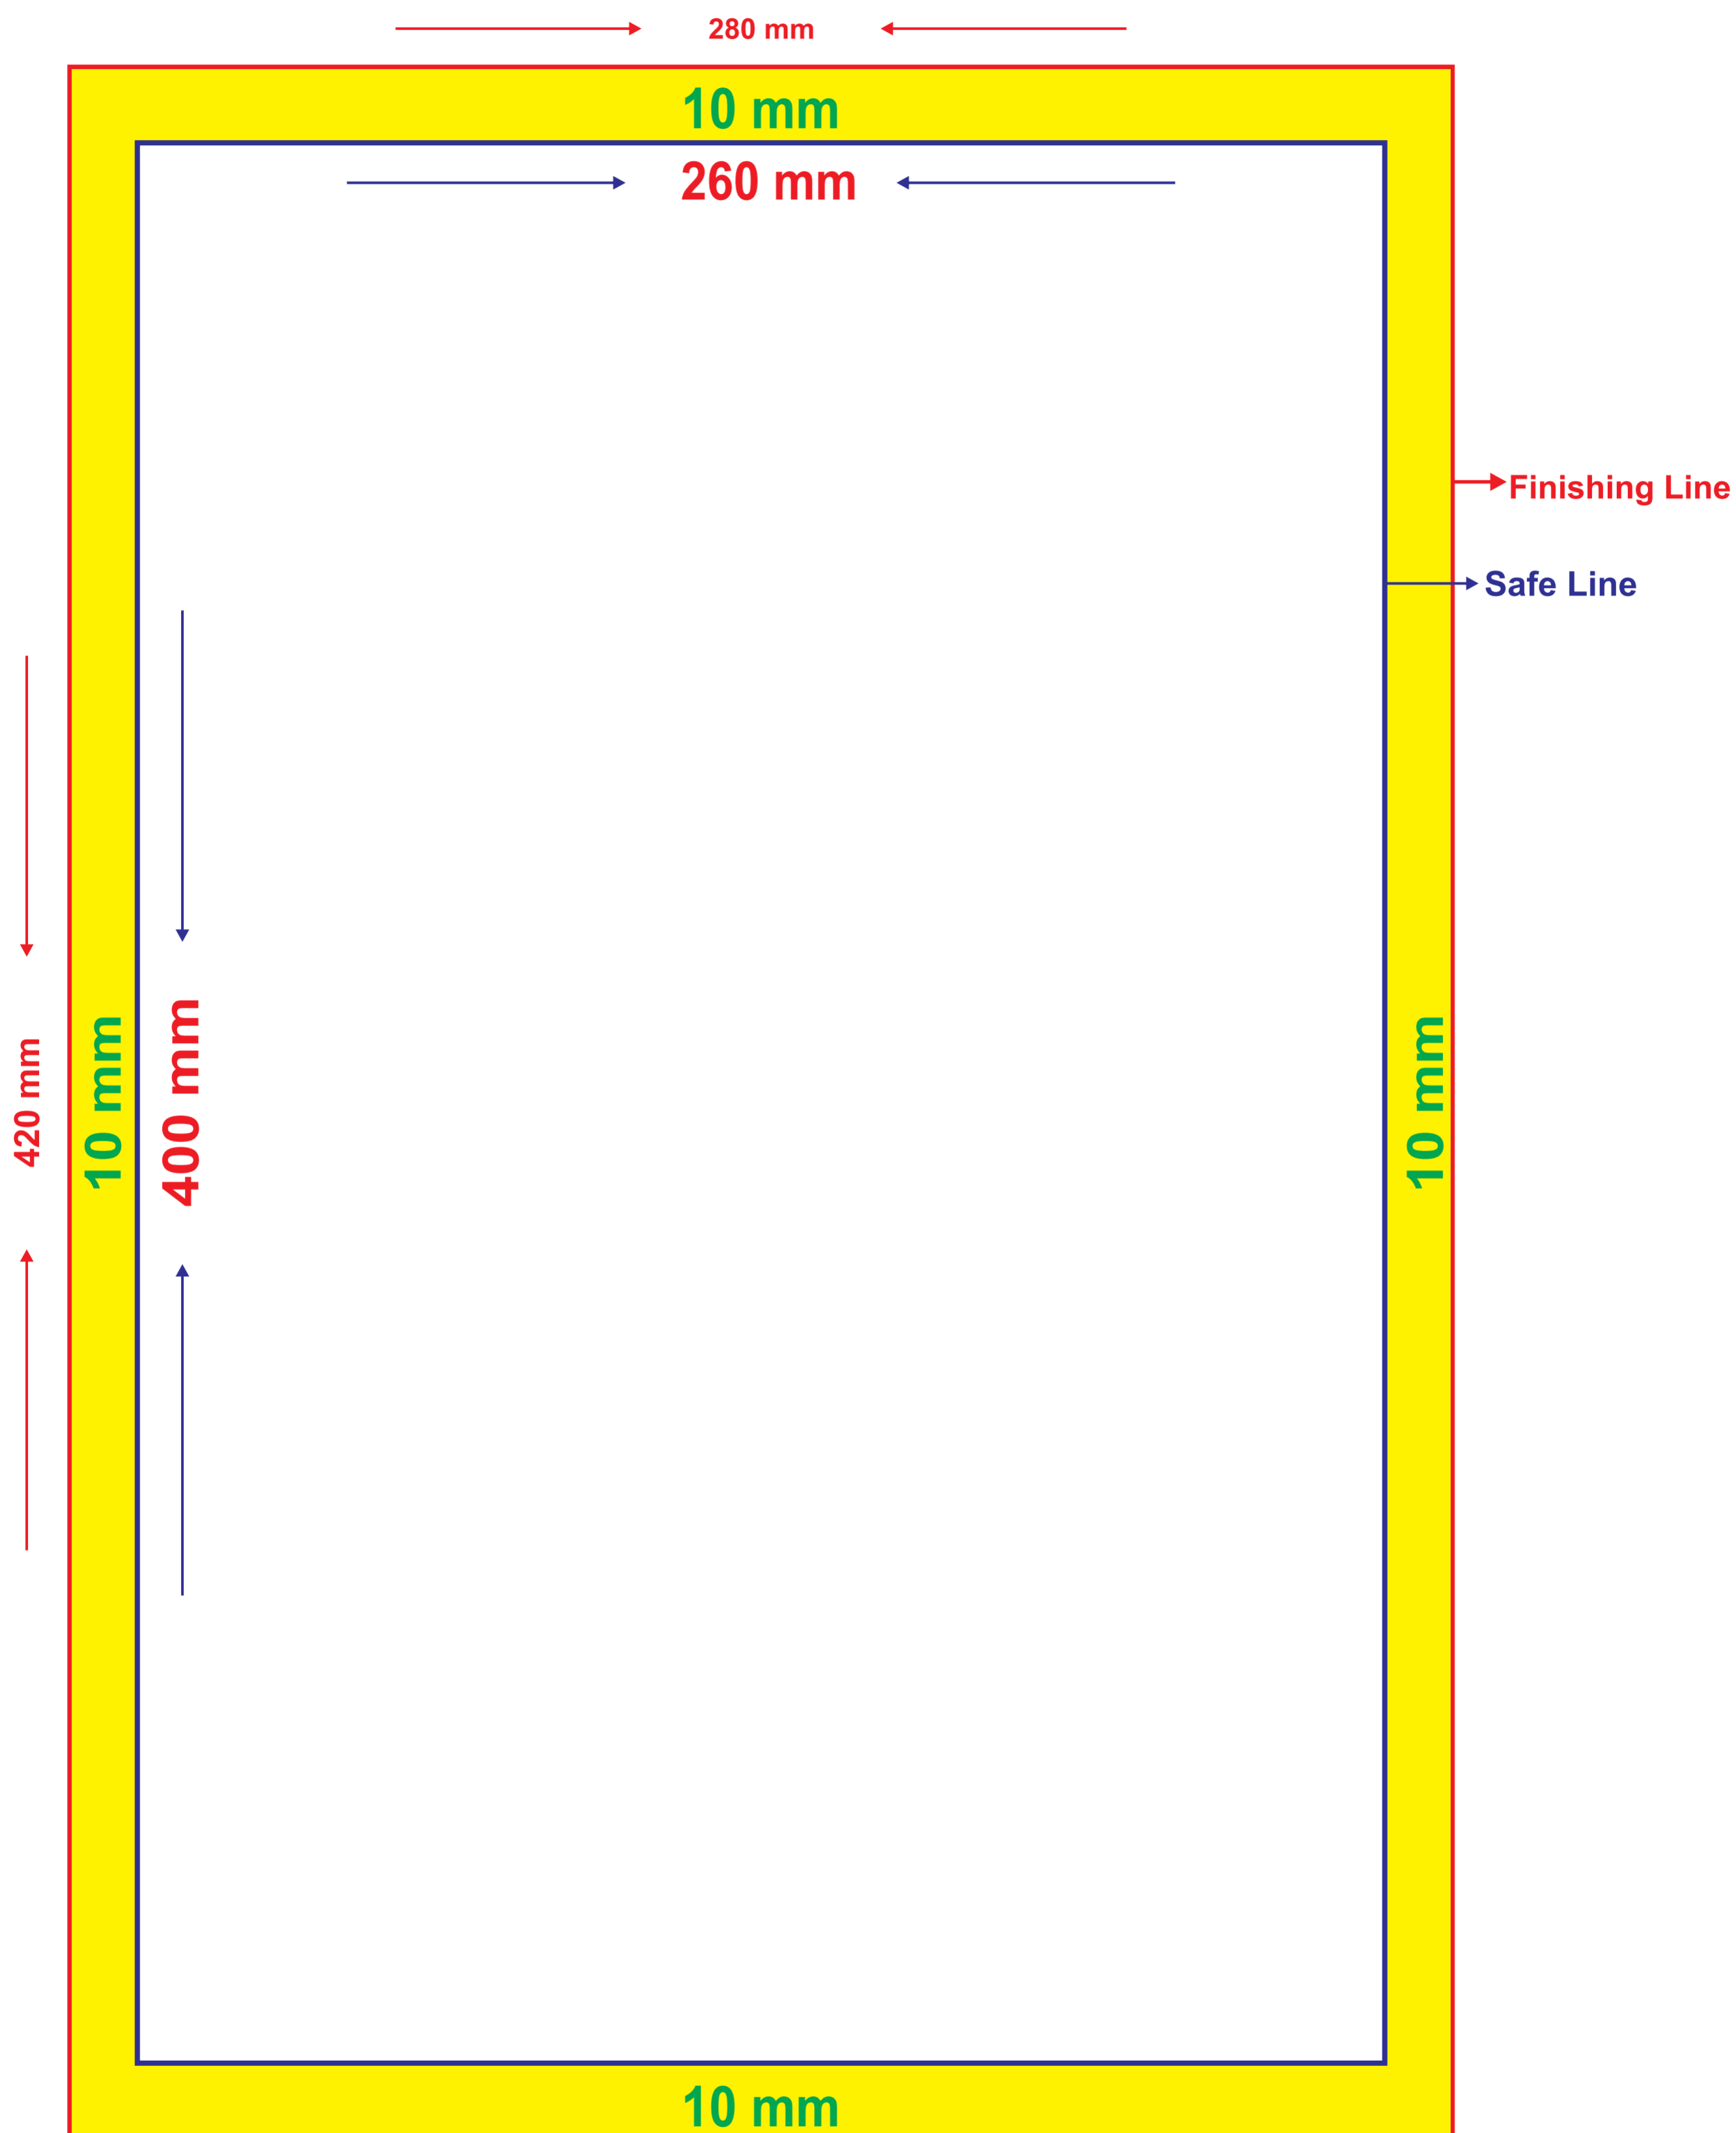

A4 Size (210mm X 280mm) Vertical Layout Specifications

A4 Size (210mm X 280mm) Horizontal Layout Specifications

A3 Size (280mm X 420mm) Vertical Layout Specifications

A3 Size (280mm X 420mm) Horizontal Layout Specifications