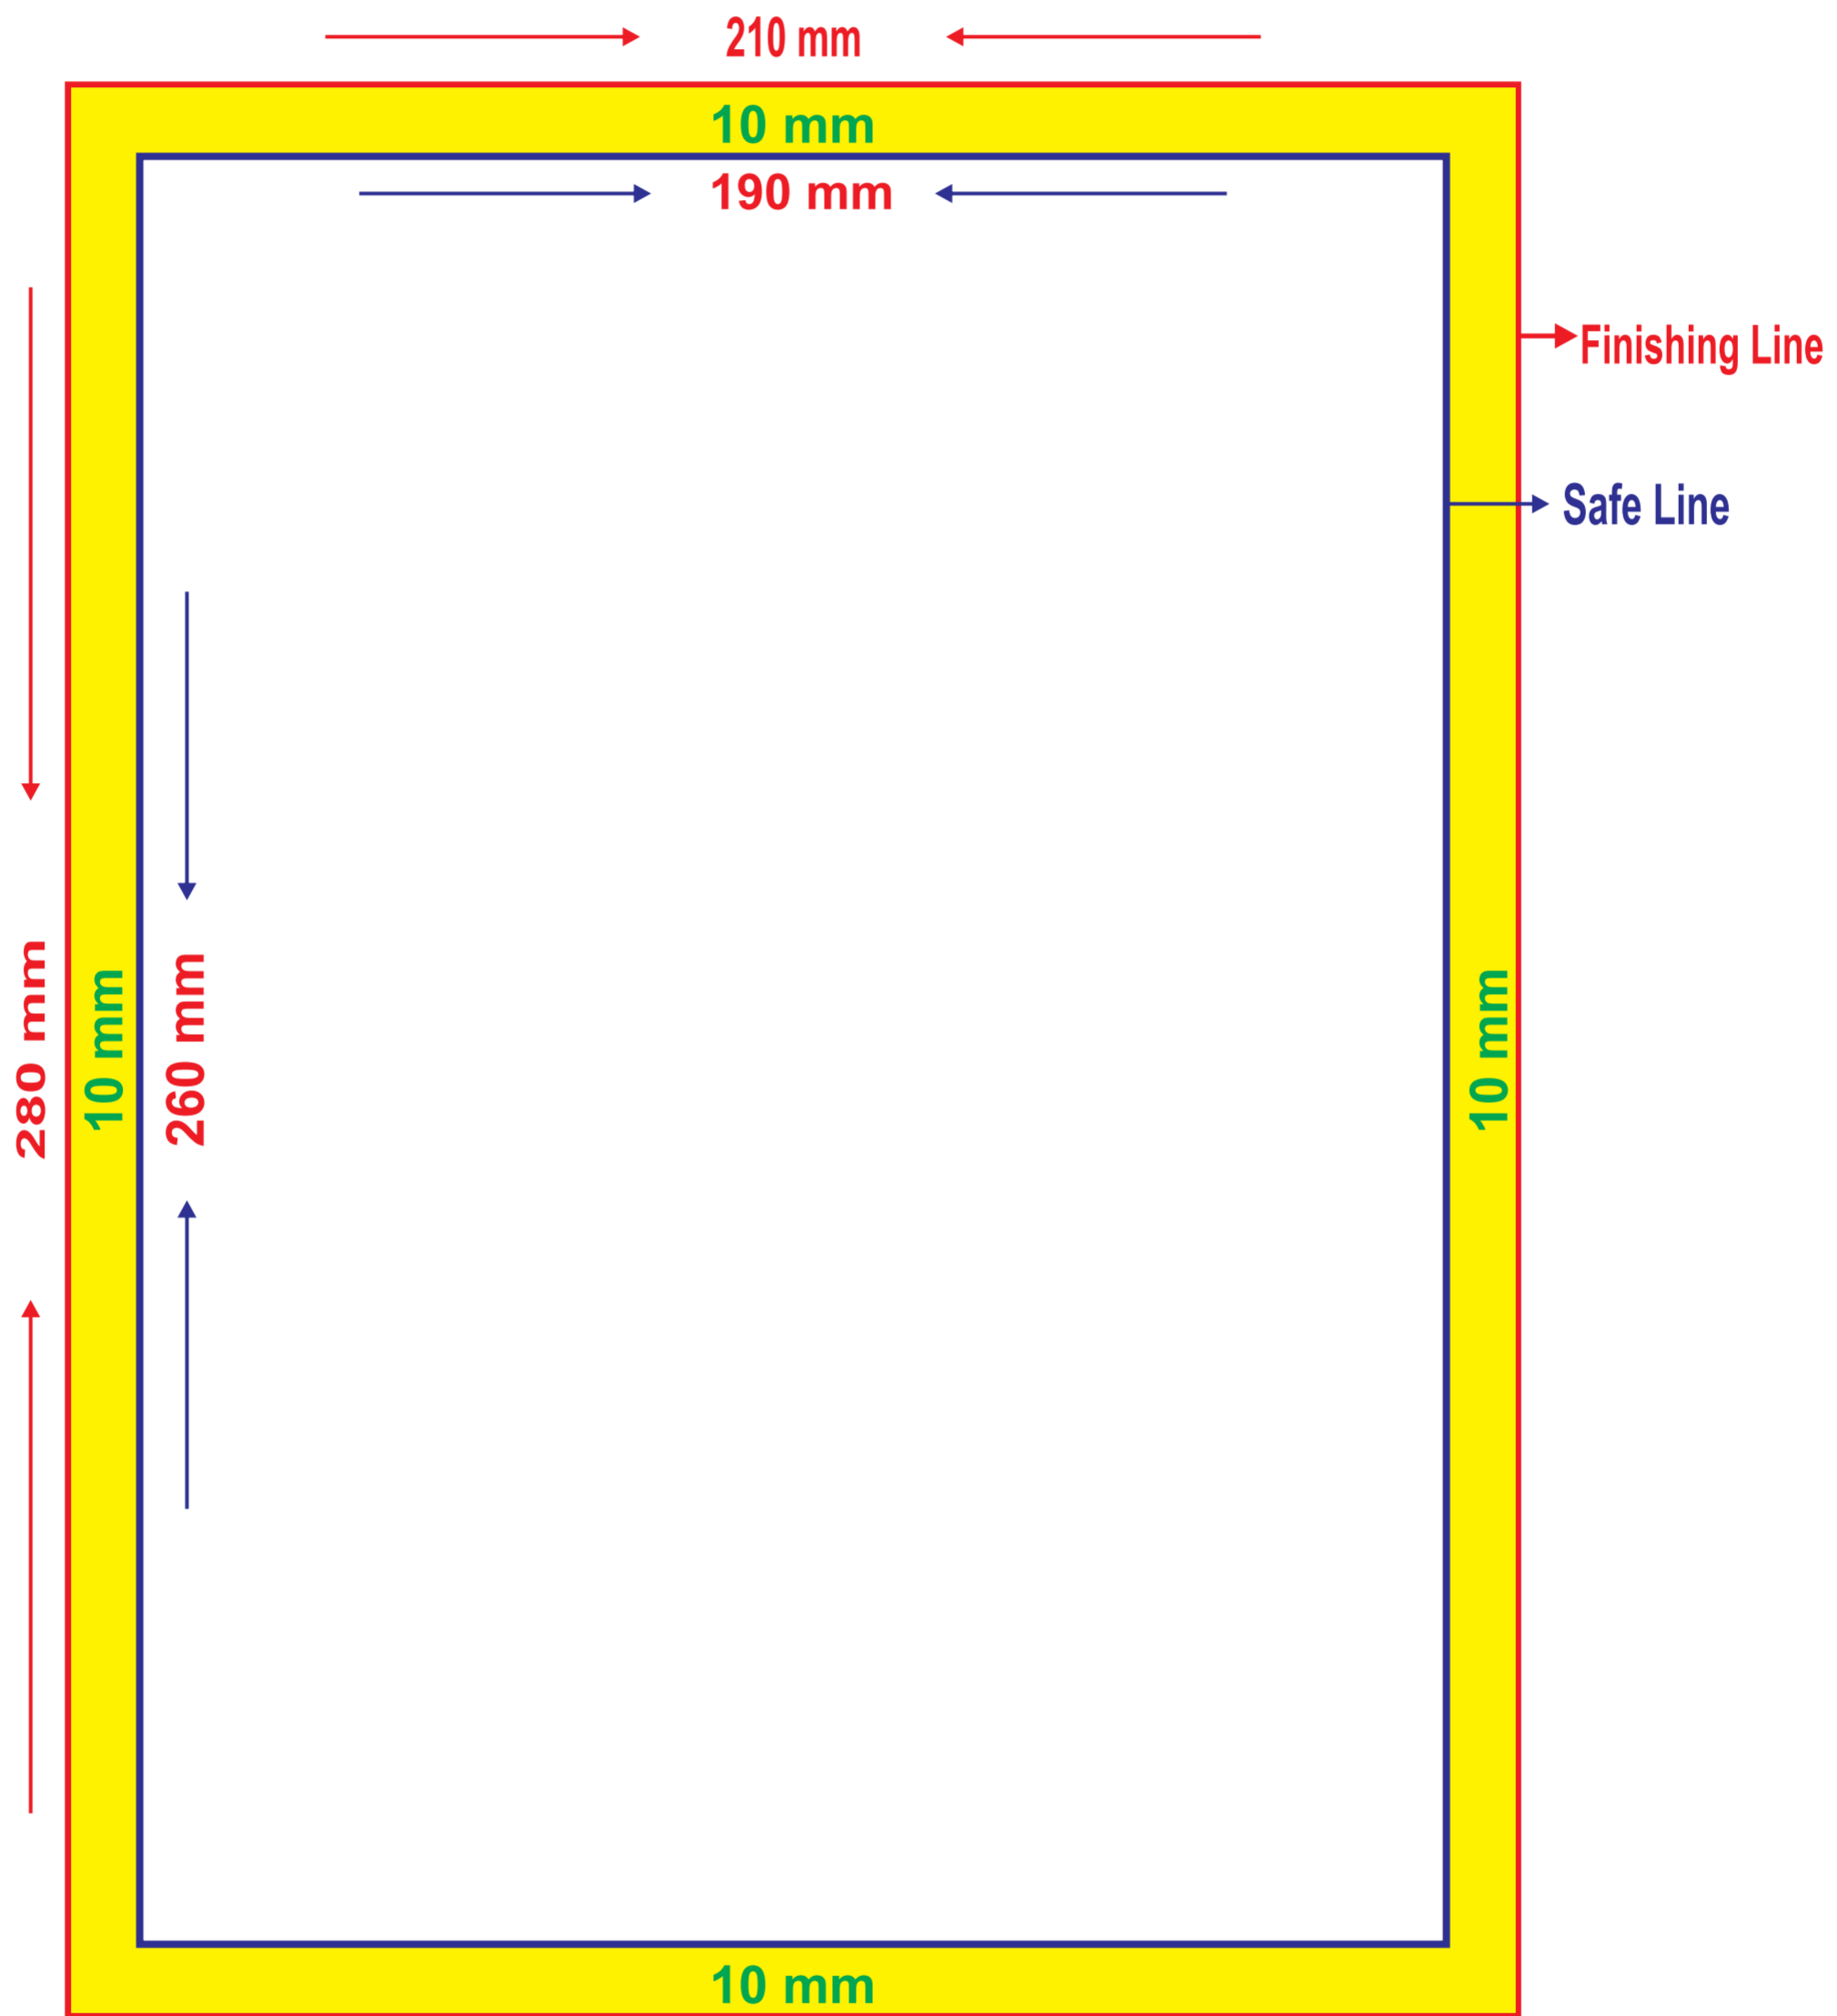

A4 Size (210mm X 280mm) Vertical Layout Specifications

A4 Size (210mm X 280mm) Horizontal Layout Specifications

A3 Size (280mm X 420mm) Vertical Layout Specifications

A3 Size (280mm X 420mm) Horizontal Layout Specifications